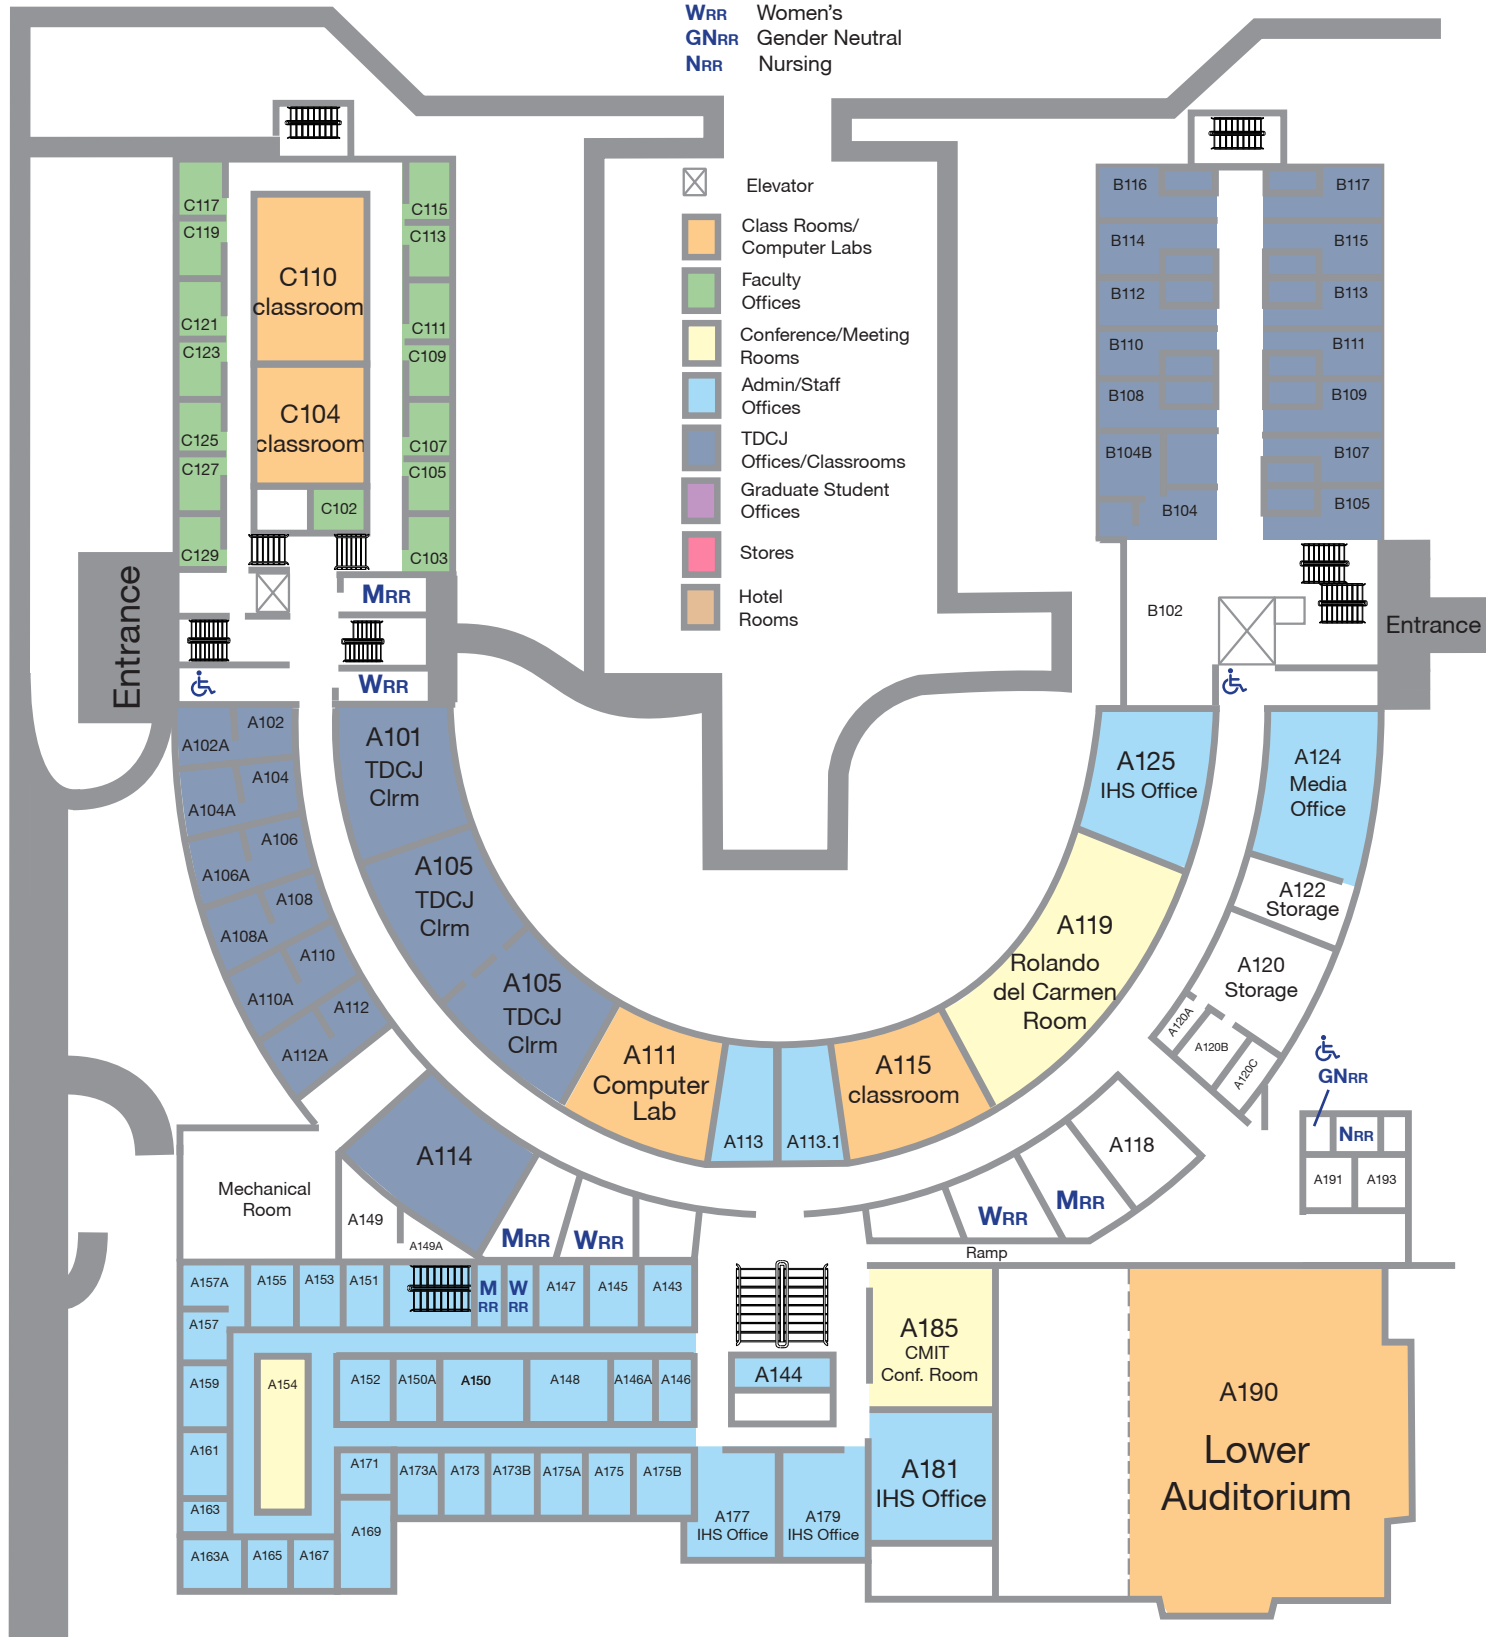

Restrooms
MRR Men's
WRR Women's
GNRR Gender Neutral
NRR Nursing

-  Elevator
-  Class Rooms/Computer Labs
-  Faculty Offices
-  Conference/Meeting Rooms
-  Admin/Staff Offices
-  TDCJ Offices/Classrooms
-  Graduate Student Offices
-  Stores
-  Hotel Rooms

Second Floor
 College of Criminal Justice

- Restrooms**
MRR Men's
WRR Women's
GNRR Gender Neutral
NRR Nursing

- ⊠ Elevator
 Class Rooms/
 Computer Labs
 Faculty
 Offices
 Conference/Meeting
 Rooms
 Admin/Staff
 Offices
 TDCJ
 Offices/Classrooms
 Graduate Student
 Offices
 Stores
 Hotel
 Rooms

First Floor
 College of Criminal Justice

Ground Floor

Ground Floor
College of Criminal Justice